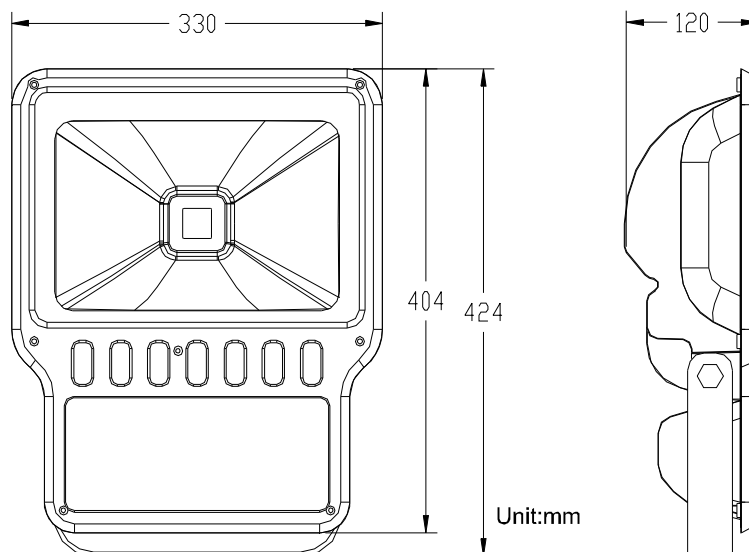

Drawing (mm +/- 5mm)