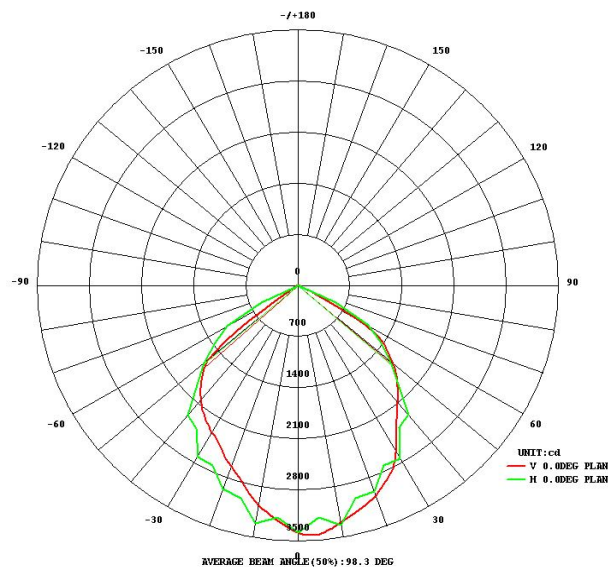

Drawing (mm +/- 5mm)

- Uses single powerful SMD LED (80W/100W/120W) as light source, which generates constant and high brightness lighting.
- High performance heat sink for better heat dissipation and increased life span of up to 40,000 hours.
- For indoor or outdoor application, IP65 rated.
- Energy saving compared with traditional sodium lights; it can save up to 70% on electrical costs.
- Lower maintenance costs than traditional light systems.
- No glare or no abrupt or frequent flashing.
- Environment friendly; does not contains Lead or Mercury
- Uses Bridgelux High performance LEDs
- 3 Year Limited Warranty

LED working Voltage	DC30~36V		
LED	1 pc Bridgelux SMD LED source		
system Consumption	88W	108W	128W
LED consumption	78W	94W	113W
LED luminous Efficiency	75~90 lm/W		
LED initial Flux	WW(2,700K~3,900K):5,584lm PW(3,900K~6,000K): 5,642lm CW(6,000K~7,000K): :5,878lm	WW(2,700K~3,900K):6,700lm PW(3,900K~6,000K): 6,780lm CW(6,000K~7,000K): :7,500lm	WW(2,700K~3,900K):8,040lm PW(3,900K~6,000K): 8,140lm CW(6,000K~7,000K): :9,000lm
Lamp efficiency	>80%		
Average illuminance	Height of 4 meter: 74 lux Height of 6 meter: 33 lux Height of 8 meter: 18,6 lux	Height of 4 meter: 93 lux Height of 6 meter: 41.3 lux Height of 8 meter: 23.3 lux	Height of 4 meter: 116 lux Height of 6 meter: 49 lux Height of 8 meter: 28 lux
Beam Angle	100 degree		
illuminance Area	Height of 4 meter: 6,7*6,7 m Height of 6 meter :10*10m Height of 8 meter: 13*13m		
Illuminance uniformity	>0,4		
Color temperature	2,700~7,000		
Color Rendering Index	WW: Ra>68, PW,CW: Ra>75		
Light Distribution	symmetric/ rectangle		
Junction Temperature	<80 °C		
Operation temperature	from -40 °C to + 55°C		
IP grade	IP65		
Life Span	Up to 40,000 Hours		
Housing Color	Grey / Black		
Connect Wire	L/N/G		
Housing Material	Aluminum		

## Luminance distribution