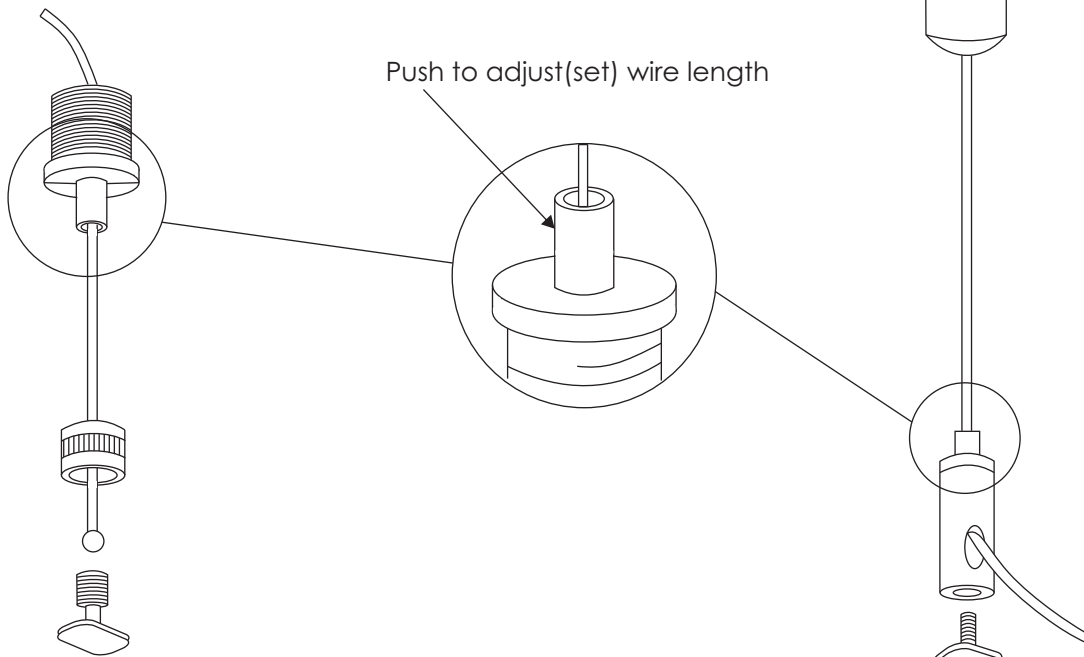

Wood Structure

Screw into wood structure (2"x4")

Aircraft wire  
Ø6mm

Wood Structure

Screw into wood structure (2"x4")

Suspension wire mounting kit  
AC-R008-W  
(Aluminium LED Profile Round)

Suspension wire mounting kit  
AC-L016-W  
(Corner Cove Aluminium Profile)

## Max Load 2KG (4.5lbs)