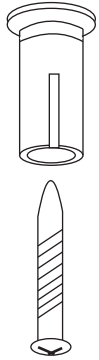

Wood Structure

Screw into wood structure (2"x4")

Aircraft wire  
Ø6mm

Wood Structure

Screw into wood structure (2"x4")

Suspension wire mounting kit  
AC-R008-W  
(Aluminium LED Profile Round)

Suspension wire mounting kit  
AC-L016-W  
(Corner Cove Aluminium Profile)

## Max Load 2KG (4.5lbs)