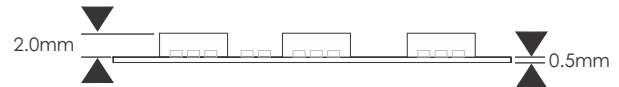

LED FLEX STRIP - Double Bright

Model: FA120M35-5M-12V-X (X = COLOR W:Pure White / WW:Warm White)

MODEL

FA120M35-5M-12V-X

- COLOR (W=Pure White, WW=Warm White)
- VOLTAGE (12V)
- LENGTH (5 Meters)
- LED TYPE (3528 SMD)
- LED/METER (120LED/Meter)
- COVER TYPE (Type A, no coating)
A=IP22 B=IP62 C=IP64
- FLEX STRIP

12V
DC Power

2.9
WATTS
FOOT

80>
CRI

UL US
LISTED
use only with
Class 2 Type
power units

flexible

VIEW ANGLE
120°

25,000+
HOURS

RoHS

TRIMMABLE

DIMMABLE

STATIC ELECTRICITY
CAN DAMAGE
PRODUCT

BENEFITS

- Dimmable Via optional dimming solutions
- View Angle 120°
- Double sided 3M Tape backing
- Ultra bright surface - mount LEDs
- Low power consumption and little heat
- No RF interference
- Long life of LEDs
- Flexible LED strip lights
- Solid-state lighting
- Continuous length
- Can be cut to size at marked intervals (Qualified personnel)
- Available in Warm White and Pure White

DIAGRAM

SPECIFICATIONS	
Roll Size	5 Meters (16.4 Feet)
Max Voltage	12 VDC (regulated/Class 2)
Watt Foot	2.9
Light Source	120 pcs/Meter (39.37") 3528 SMD LED
Dimensions	5000(L) x 10(W) x 2.5(H)mm (16.4' x 25/64" x 3/32")
Max Length	5 Meters (16.4 Feet)
View Angle	120°
Brightness	240~248 LM/ft (30.5cm)
Bend Radius	4 inches (100mm) Max, one flat plane
Lamp Life	>25,000 hours (average life)
IP Rating	IP22 Type A
Mount	Smooth Surface/burrows free
Operating Temperature	-25°C ~ +40°C