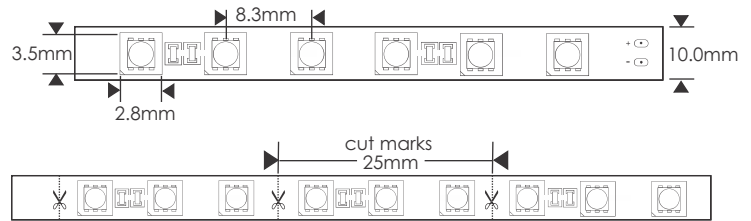

LED FLEX STRIP - Double Bright

Model: FA120M35-5M-12V-X (X = COLOR W:Pure White / WW:Warm White)

MODEL

FA120M35-5M-12V-X

- COLOR (W=Pure White, WW=Warm White)
- VOLTAGE (12V)
- LENGTH (5 Meters)
- LED TYPE (3528 SMD)
- LED/METER (120LED/Meter)
- COVER TYPE (Type A, no coating)
A=IP22 B=IP62 C=IP64
- FLEX STRIP

TRIMMABLE

DIMMABLE

STATIC ELECTRICITY
CAN DAMAGE
PRODUCT

BENEFITS

- Dimmable Via optional dimming solutions
- View Angle 120°
- Double sided 3M Tape backing
- Ultra bright surface - mount LEDs
- Low power consumption and little heat
- No RF interference
- Long life of LEDs
- Flexible LED strip lights
- Solid-state lighting
- Continuous length
- Can be cut to size at marked intervals (Qualified personnel)
- Available in Warm White and Pure White

DIAGRAM

SPECIFICATIONS	
Roll Size	5 Meters (16.4 Feet)
Max Voltage	12 VDC (regulated/Class 2)
Watt Foot	2.9
Light Source	120 pcs/Meter (39.37") 3528 SMD LED
Dimensions	5000(L) x 10(W) x 2.5(H)mm (16.4' x 25/64" x 3/32")
Max Length	5 Meters (16.4 Feet)
View Angle	120°
Brightness	240~248 LM/ft (30.5cm)
Bend Radius	4 inches (100mm) Max, one flat plane
Lamp Life	>25,000 hours (average life)
IP Rating	IP22 Type A
Mount	Smooth Surface/burrows free
Operating Temperature	-25°C ~ +40°C