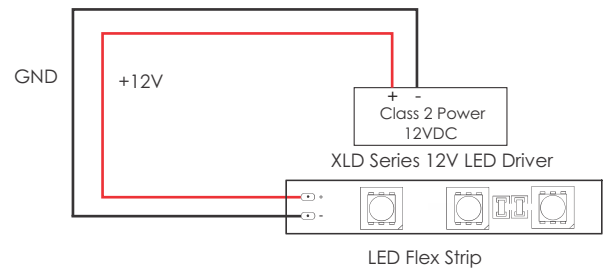

LED FLEX STRIP - Double Bright

Model: FA120M35-5M-12V-X (X = COLOR W:Pure White / WW:Warm White)

MODEL

FA120M35-5M-12V-X

- COLOR (W=Pure White, WW=Warm White)
- VOLTAGE (12V)
- LENGTH (5 Meters)
- LED TYPE (3528 SMD)
- LED/METER (120LED/Meter)
- COVER TYPE (Type A, no coating)
A=IP22 B=IP62 C=IP64
- FLEX STRIP

TRIMMABLE

DIMMABLE

STATIC ELECTRICITY
CAN DAMAGE
PRODUCT

BENEFITS

- Dimmable Via optional dimming solutions
- View Angle 120°
- Double sided 3M Tape backing
- Ultra bright surface - mount LEDs
- Low power consumption and little heat
- No RF interference
- Long life of LEDs
- Flexible LED strip lights
- Solid-state lighting
- Continuous length
- Can be cut to size at marked intervals (Qualified personnel)
- Available in Warm White and Pure White

DIAGRAM

SPECIFICATIONS	
Roll Size	5 Meters (16.4 Feet)
Max Voltage	12 VDC (regulated/Class 2)
Watt Foot	2.9
Light Source	120 pcs/Meter (39.37") 3528 SMD LED
Dimensions	5000(L) x 10(W) x 2.5(H)mm (16.4' x 25/64" x 3/32")
Max Length	5 Meters (16.4 Feet)
View Angle	120°
Brightness	240~248 LM/ft (30.5cm)
Bend Radius	4 inches (100mm) Max, one flat plane
Lamp Life	>25,000 hours (average life)
IP Rating	IP22 Type A
Mount	Smooth Surface/burrows free
Operating Temperature	-25°C ~ +40°C