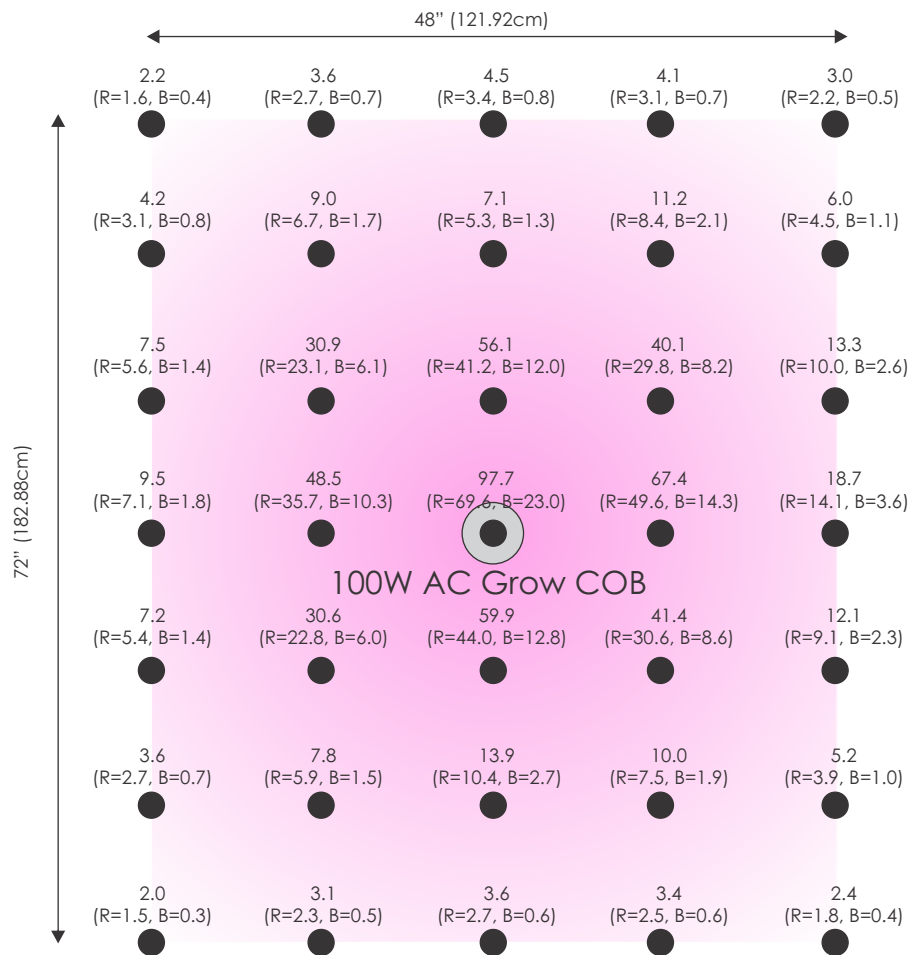

## 100W AC Grow COB at 3ft (91.44cm) height

Scale : 12 inch (30.48cm)

**Note:** Dark area in the middle represents light source

**Note:** Accuracy 5% using UPRtek spectrometer. Calibrated according NML E400-IS1.

## 100W AC Grow COB at 2ft (60.96cm) height

Scale : 12 inch (30.48cm)

**Note:** Dark area in the middle represents light source

**Note:** Accuracy 5% using UPRtek spectrometer. Calibrated according NML E400-IS1.

## 100W AC Grow COB at 1ft (30.48cm) height

Scale : 12 inch (30.48cm)

**Note:** Dark area in the middle represents light source

**Note:** Accuracy 5% using UPRtek spectrometer. Calibrated according NML E400-IS1.