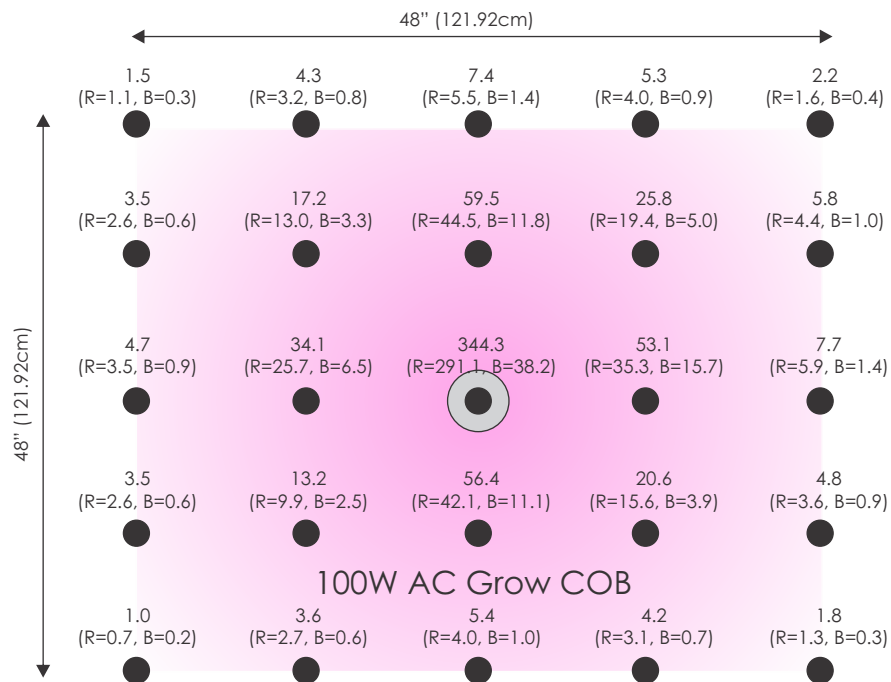

## 100W AC Grow COB at 3ft (91.44cm) height

Scale : 12 inch (30.48cm)

**Note:** Dark area in the middle represents light source

**Note:** Accuracy 5% using UPRtek spectrometer. Calibrated according NML E400-IS1.

## 100W AC Grow COB at 2ft (60.96cm) height

Scale : 12 inch (30.48cm)

**Note:** Dark area in the middle represents light source

**Note:** Accuracy 5% using UPRtek spectrometer. Calibrated according NML E400-IS1.

## 100W AC Grow COB at 1ft (30.48cm) height

Scale : 12 inch (30.48cm)

**Note:** Dark area in the middle represents light source

**Note:** Accuracy 5% using UPRtek spectrometer. Calibrated according NML E400-IS1.