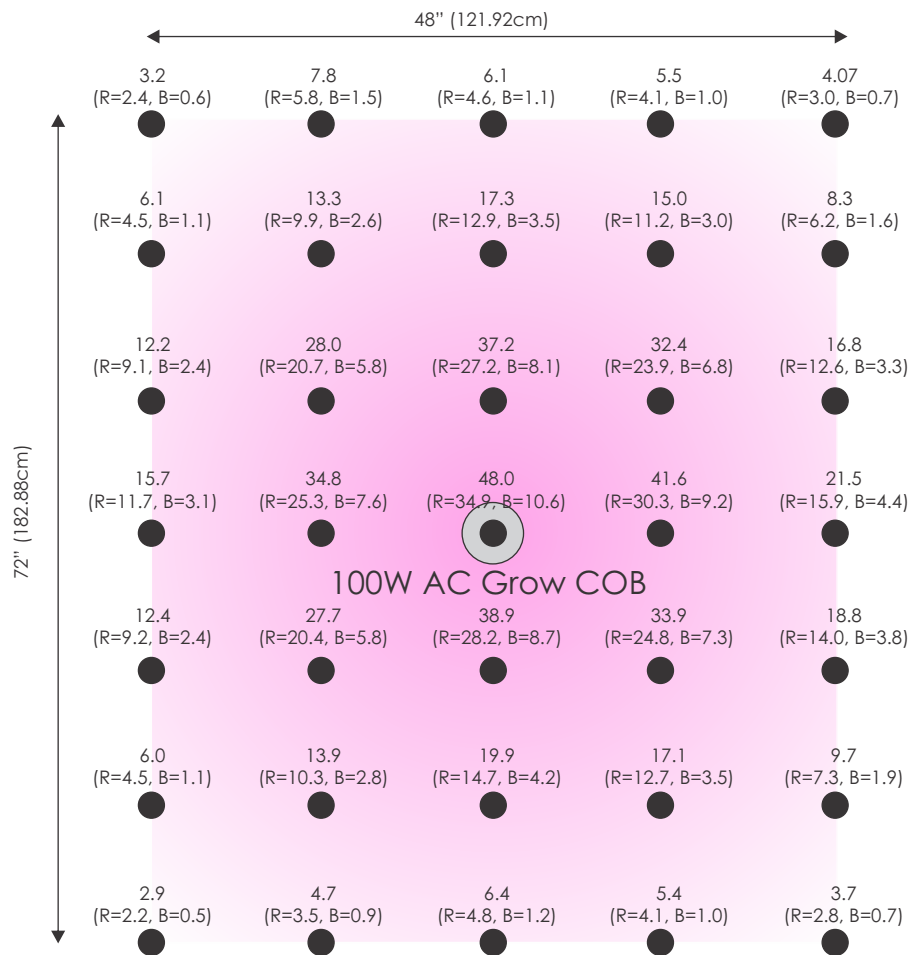

## 100W AC Grow COB at 3ft (91.44cm) height

Scale : 12 inch (30.48cm)

**Note:** Dark area in the middle represents light source

**Note:** Accuracy 5% using UPRtek spectrometer. Calibrated according NML E400-IS1.

## 100W AC Grow COB at 2ft (60.96cm) height

Scale : 12 inch (30.48cm)

**Note:** Dark area in the middle represents light source

**Note:** Accuracy 5% using UPRtek spectrometer. Calibrated according NML E400-IS1.

## 100W AC Grow COB at 1ft (30.48cm) height

Scale : 12 inch (30.48cm)

**Note:** Dark area in the middle represents light source

**Note:** Accuracy 5% using UPRtek spectrometer. Calibrated according NML E400-IS1.