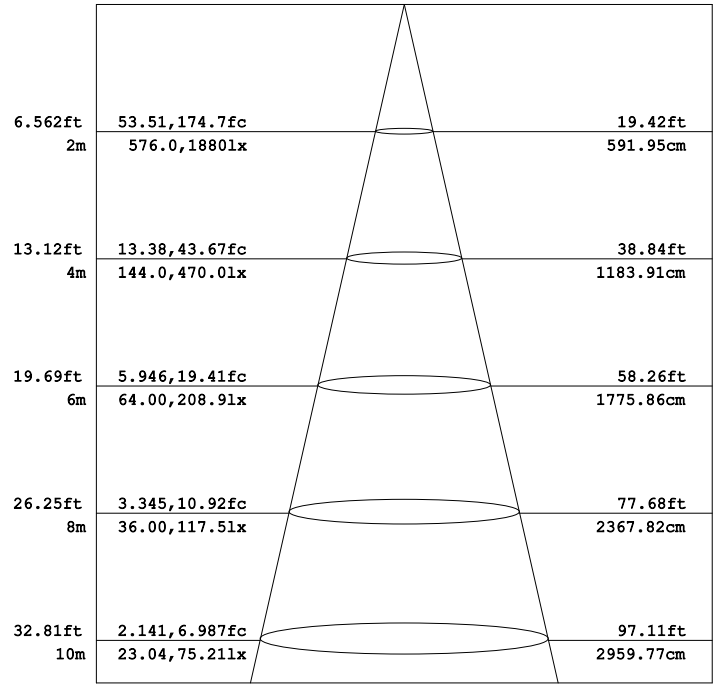

347VAC 150W LED High Bay

Part No: HL-HBS15W13C1BUP-5000K

LED WORLD^{INC.}
ledworldlighting.com | ledworld.ca
1-800-387-4081

NEW

Product Specifications

Power	150W
LED Type	LG or Philips
LED Qty	228
Color Temp	5000K
Beam Angle	120° (90° with aluminum reflector)
CRI	>80
Efficiency	>90%
Lumens	140lm/w
Lumens Output	21,179.2
Power Supply	MeanWell
Housing	AL
Operating Temp	-30°C to 50°C (-22°F ~ 122°F)
IP Rating	IP65 (Indoor use only)
Life Span	50,000 hours duty cycle
Voltage Range	AC 200V~480V
Frequency Range	50/60Hz
PF	≥0.95
Power Efficiency	≥90%
Warranty	5 Years limited

Product Dimensions

347VAC 150W LED Highbay

Part No: HL-HBS15W13C1BUP-5000K

Isolux Diagram

AVERAGE BEAM ANGLE (50%) : 112.2 DEG

Flux out: 15910 lm

Note: The Curves indicate the illuminated area and the average illumination when the luminaire is at different distance.