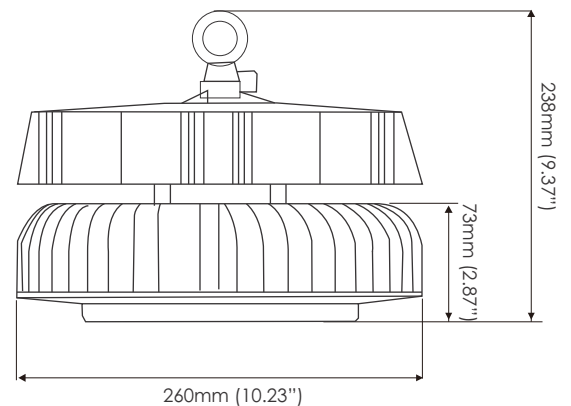

347VAC 150W LED High Bay

Part No: HL-HBS15W13C1BUP-5000K

LED WORLD^{INC.}
ledworldlighting.com | ledworld.ca
1-800-387-4081

NEW

Product Specifications

Power	150W
LED Type	LG or Philips
LED Qty	228
Color Temp	5000K
Beam Angle	120° (90° with aluminum reflector)
CRI	>80
Efficiency	>90%
Lumens	140lm/w
Lumens Output	21,179.2
Power Supply	MeanWell
Housing	AL
Operating Temp	-30°C to 50°C (-22°F ~ 122°F)
IP Rating	IP65 (Indoor use only)
Life Span	50,000 hours duty cycle
Voltage Range	AC 200V~480V
Frequency Range	50/60Hz
PF	≥0.95
Power Efficiency	≥90%
Warranty	5 Years limited

Product Dimensions

347VAC 150W LED Highbay

Part No: HL-HBS15W13C1BUP-5000K

Isolux Diagram

AVERAGE BEAM ANGLE (50%) : 112.2 DEG

Flux out: 15910 lm

Note: The Curves indicate the illuminated area and the average illumination when the luminaire is at different distance.