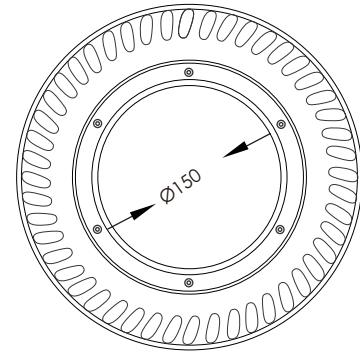

347VAC 150W LED High Bay

Part No: HL-HBS15W13C1BUP-5000K

LED WORLD^{INC.}
ledworldlighting.com | ledworld.ca
1-800-387-4081

NEW

Product Specifications

Power	150W
LED Type	LG or Philips
LED Qty	228
Color Temp	5000K
Beam Angle	120° (90° with aluminum reflector)
CRI	>80
Efficiency	>90%
Lumens	140lm/w
Lumens Output	21,179.2
Power Supply	MeanWell
Housing	AL
Operating Temp	-30°C to 50°C (-22°F ~ 122°F)
IP Rating	IP65 (Indoor use only)
Life Span	50,000 hours duty cycle
Voltage Range	AC 200V~480V
Frequency Range	50/60Hz
PF	≥0.95
Power Efficiency	≥90%
Warranty	5 Years limited

Product Dimensions

347VAC 150W LED Highbay

Part No: HL-HBS15W13C1BUP-5000K

Isolux Diagram

AVERAGE BEAM ANGLE (50%) : 112.2 DEG

Flux out: 15910 lm

Note: The Curves indicate the illuminated area and the average illumination when the luminaire is at different distance.