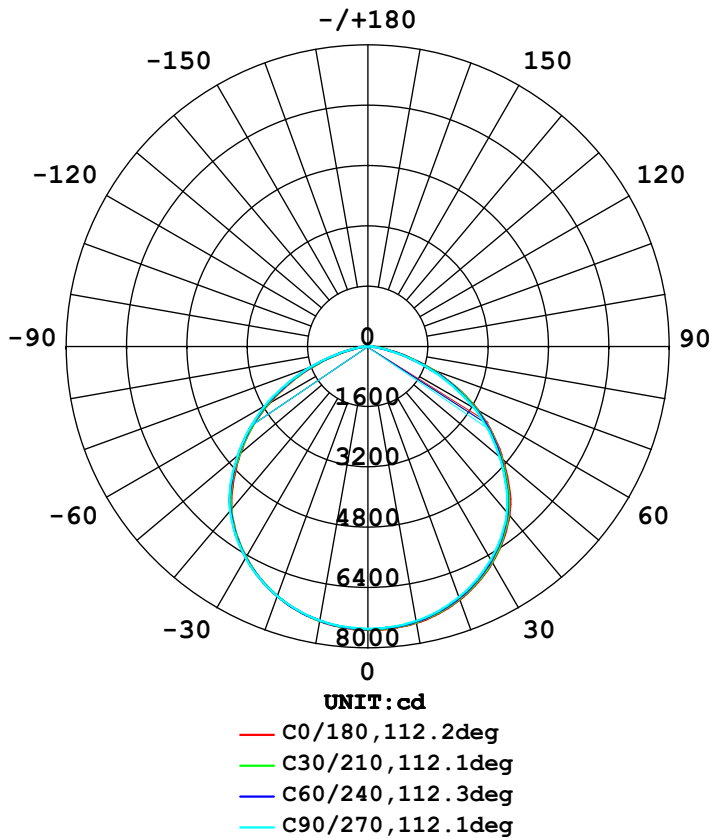

347VAC 150W LED High Bay

Part No: HL-HBS15W13C1BUP-5000K

LED WORLD^{INC.}
ledworldlighting.com | ledworld.ca
1-800-387-4081

NEW

Product Specifications

Power	150W
LED Type	LG or Philips
LED Qty	228
Color Temp	5000K
Beam Angle	120° (90° with aluminum reflector)
CRI	>80
Efficiency	>90%
Lumens	140lm/w
Lumens Output	21,179.2
Power Supply	MeanWell
Housing	AL
Operating Temp	-30°C to 50°C (-22°F ~ 122°F)
IP Rating	IP65 (Indoor use only)
Life Span	50,000 hours duty cycle
Voltage Range	AC 200V~480V
Frequency Range	50/60Hz
PF	≥0.95
Power Efficiency	≥90%
Warranty	5 Years limited

Product Dimensions

347VAC 150W LED Highbay

Part No: HL-HBS15W13C1BUP-5000K

Isolux Diagram

AVERAGE BEAM ANGLE (50%) : 112.2 DEG

Flux out: 15910 lm

Note: The Curves indicate the illuminated area and the average illumination when the luminaire is at different distance.