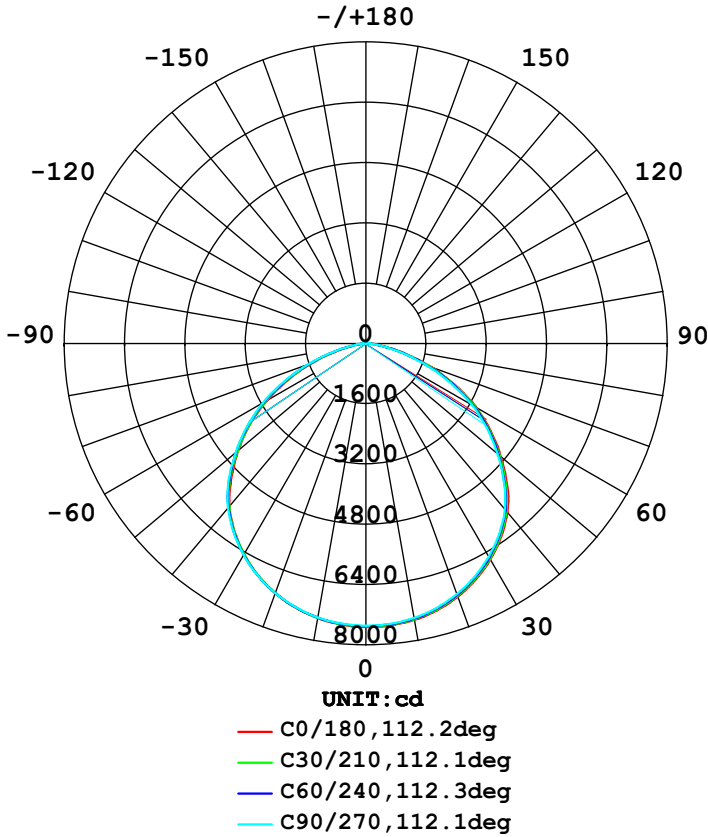

150W LED Highbay

Part No: HD-HB04-150WD-H5000K

LED WORLD^{INC}
ledworldlighting.com | ledworld.ca
1-800-387-4081

Product Specifications

Power	150W
LED Type	LG or Philips
LED Qty	228
Color Temp	5000K
Beam Angle	120° (90° with aluminum reflector)
CRI	>80
Efficiency	>90%
Lumens	147lm/w
Lumens Output	21,977
Power Supply	MeanWell
Housing	AL
Operating Temp	-30°C to 50°C (-22°F ~ 122°F)
IP Rating	IP65 (Indoor use only)
Life Span	50,000 hours duty cycle
Voltage Range	AC100-277V
Frequency Range	50/60Hz
PF	≥0.95
Power Efficiency	≥90%
Warranty	5 Years limited

Product Dimensions

150W LED Highbay

Part No: HD-HB04-150WD-H5000K

Isolux Diagram

AVERAGE BEAM ANGLE (50%) : 112.2 DEG

Flux out: 15910 lm

Note: The Curves indicate the illuminated area and the average illumination when the luminaire is at different distance.