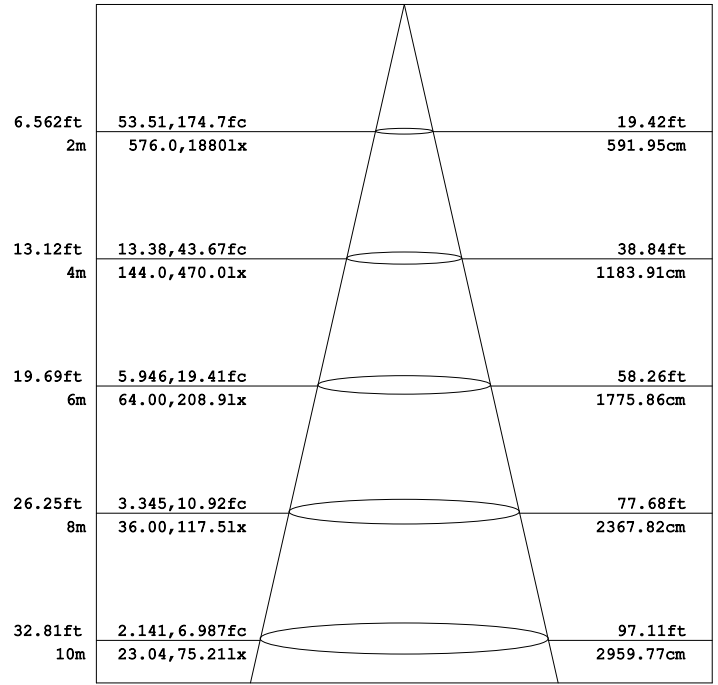

150W LED Highbay

Part No: HD-HB04-150WD-H5000K

LED WORLD^{INC}
ledworldlighting.com | ledworld.ca
1-800-387-4081

Product Specifications

Power	150W
LED Type	LG or Philips
LED Qty	228
Color Temp	5000K
Beam Angle	120° (90° with aluminum reflector)
CRI	>80
Efficiency	>90%
Lumens	147lm/w
Lumens Output	21,977
Power Supply	MeanWell
Housing	AL
Operating Temp	-30°C to 50°C (-22°F ~ 122°F)
IP Rating	IP65 (Indoor use only)
Life Span	50,000 hours duty cycle
Voltage Range	AC100-277V
Frequency Range	50/60Hz
PF	≥0.95
Power Efficiency	≥90%
Warranty	5 Years limited

Product Dimensions

150W LED Highbay

Part No: HD-HB04-150WD-H5000K

Isolux Diagram

AVERAGE BEAM ANGLE (50%) : 112.2 DEG

Flux out: 15910 lm

Note: The Curves indicate the illuminated area and the average illumination when the luminaire is at different distance.