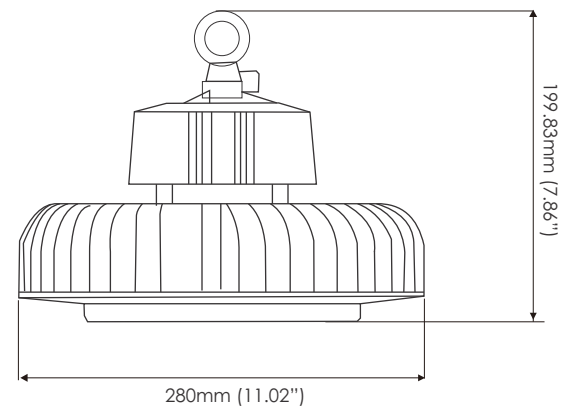

150W LED Highbay

Part No: HD-HB04-150WD-H5000K

LED WORLD^{INC}
ledworldlighting.com | ledworld.ca
1-800-387-4081

Product Specifications

Power	150W
LED Type	LG or Philips
LED Qty	228
Color Temp	5000K
Beam Angle	120° (90° with aluminum reflector)
CRI	>80
Efficiency	>90%
Lumens	147lm/w
Lumens Output	21,977
Power Supply	MeanWell
Housing	AL
Operating Temp	-30°C to 50°C (-22°F ~ 122°F)
IP Rating	IP65 (Indoor use only)
Life Span	50,000 hours duty cycle
Voltage Range	AC100-277V
Frequency Range	50/60Hz
PF	≥0.95
Power Efficiency	≥90%
Warranty	5 Years limited

Product Dimensions

150W LED Highbay

Part No: HD-HB04-150WD-H5000K

Isolux Diagram

AVERAGE BEAM ANGLE (50%) : 112.2 DEG

Flux out: 15910 lm

Note: The Curves indicate the illuminated area and the average illumination when the luminaire is at different distance.