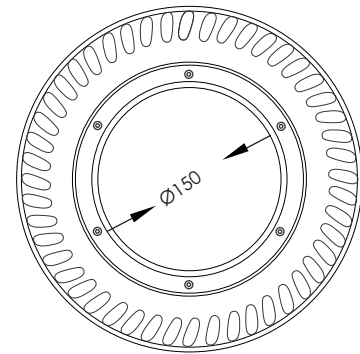

150W LED Highbay

Part No: HD-HB04-150WD-H5000K

LED WORLD^{INC}
ledworldlighting.com | ledworld.ca
1-800-387-4081

Product Specifications

Power	150W
LED Type	LG or Philips
LED Qty	228
Color Temp	5000K
Beam Angle	120° (90° with aluminum reflector)
CRI	>80
Efficiency	>90%
Lumens	147lm/w
Lumens Output	21,977
Power Supply	MeanWell
Housing	AL
Operating Temp	-30°C to 50°C (-22°F ~ 122°F)
IP Rating	IP65 (Indoor use only)
Life Span	50,000 hours duty cycle
Voltage Range	AC100-277V
Frequency Range	50/60Hz
PF	≥0.95
Power Efficiency	≥90%
Warranty	5 Years limited

Product Dimensions

150W LED Highbay

Part No: HD-HB04-150WD-H5000K

Isolux Diagram

AVERAGE BEAM ANGLE (50%) : 112.2 DEG

Flux out: 15910 lm

Note: The Curves indicate the illuminated area and the average illumination when the luminaire is at different distance.