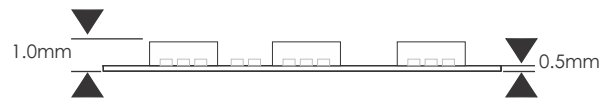

PINK LED STRIP LIGHT

Model: HH-S2835P-60-24-5M-PINK

24V
DC Power

3.7
WATTS
FOOT

TRIPLE
BRIGHT

flexible

VIEW ANGLE
120°

RRRB

LED 2835
SMD

TRIMMABLE

NANO COATED
Water-Resistant

BENEFITS

- Nano Coated (Parylene Conformal Coating) IP64 Water Resistant
- Double sided 3M Tape backing
- Low power consumption and little heat
- 24V DC operation, reduces hazards, UL/CSA Standards
- Can be cut to size at marked intervals (Qualified personnel)
- Lower maintenance cost of long lasting LED Technology

DIAGRAM

SPECIFICATIONS	
Roll Size	2 x 2.5 Meters (16.4 Feet Total)
Max Voltage	24 VDC (regulated/Class 2)
Watt Foot	3.7 Watts
Light Source	60 pcs/Meter (39.37") 2835 SMD RRRB LEDs
Dimensions	5000(L) x 10(W) x 1(H)mm (16.4" x 0.39" x 0.039")
Max Length	5 Meters (16.4 Feet)
Brightness	Triple Bright
View Angle	120°
Max Current	0.54 Amps/Meter
Bend Radius	4 inches (100mm) Max, one flat plane
Lamp Life	>25,000 hours (average life)
IP Rating	IP64 Water Resistance (Indoor Nano Coating)
Mount	Smooth Surface/burrows free
Environment	-25°C ~ +40°C (-13°F ~ 104°F) (Indoor Use)