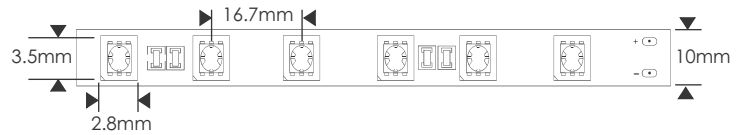

PINK LED STRIP LIGHT

Model: HH-S2835P-60-24-5M-PINK

24V
DC Power

3.7
WATTS
FOOT

TRIPLE
BRIGHT

flexible

VIEW ANGLE
120°

RRRB

LED 2835
SMD

TRIMMABLE

NANO COATED
Water-Resistant

BENEFITS

- Nano Coated (Parylene Conformal Coating) IP64 Water Resistant
- Double sided 3M Tape backing
- Low power consumption and little heat
- 24V DC operation, reduces hazards, UL/CSA Standards
- Can be cut to size at marked intervals (Qualified personnel)
- Lower maintenance cost of long lasting LED Technology

DIAGRAM

SPECIFICATIONS	
Roll Size	2 x 2.5 Meters (16.4 Feet Total)
Max Voltage	24 VDC (regulated/Class 2)
Watt Foot	3.7 Watts
Light Source	60 pcs/Meter (39.37") 2835 SMD RRRB LEDs
Dimensions	5000(L) x 10(W) x 1(H)mm (16.4" x 0.39" x 0.039")
Max Length	5 Meters (16.4 Feet)
Brightness	Triple Bright
View Angle	120°
Max Current	0.54 Amps/Meter
Bend Radius	4 inches (100mm) Max, one flat plane
Lamp Life	>25,000 hours (average life)
IP Rating	IP64 Water Resistance (Indoor Nano Coating)
Mount	Smooth Surface/burrows free
Environment	-25°C ~ +40°C (-13°F ~ 104°F) (Indoor Use)