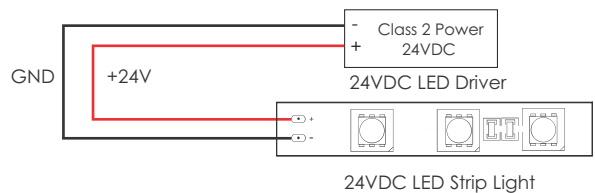

PINK LED STRIP LIGHT

Model: HH-S2835P-60-24-5M-PINK

24V
DC Power

3.7
WATTS
FOOT

TRIPLE
BRIGHT

flexible

VIEW ANGLE
120°

RRRB

LED 2835
SMD

TRIMMABLE

NANO COATED
Water-Resistant

BENEFITS

- Nano Coated (Parylene Conformal Coating) IP64 Water Resistant
- Double sided 3M Tape backing
- Low power consumption and little heat
- 24V DC operation, reduces hazards, UL/CSA Standards
- Can be cut to size at marked intervals (Qualified personnel)
- Lower maintenance cost of long lasting LED Technology

DIAGRAM

SPECIFICATIONS	
Roll Size	2 x 2.5 Meters (16.4 Feet Total)
Max Voltage	24 VDC (regulated/Class 2)
Watt Foot	3.7 Watts
Light Source	60 pcs/Meter (39.37") 2835 SMD RRRB LEDs
Dimensions	5000(L) x 10(W) x 1(H)mm (16.4" x 0.39" x 0.039")
Max Length	5 Meters (16.4 Feet)
Brightness	Triple Bright
View Angle	120°
Max Current	0.54 Amps/Meter
Bend Radius	4 inches (100mm) Max, one flat plane
Lamp Life	>25,000 hours (average life)
IP Rating	IP64 Water Resistance (Indoor Nano Coating)
Mount	Smooth Surface/burrows free
Environment	-25°C ~ +40°C (-13°F ~ 104°F) (Indoor Use)