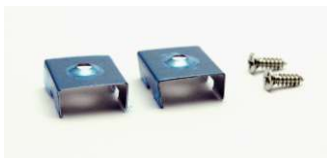

Available in 1 meter (3.28 feet) length

Lens Cover Option (**Opaque**)

Mounting Clips (AC-LA02-MC)

End Caps (AC-LA02-ECR)

Note: Corner Round Channel can fit max 12mm wide LED Strip

6) Recessed Channel - (AC-AR1-XM)

Available in 1m (3.28 feet), 2m (6.56 feet) length

Comes with **Opaque** Lens Cover

Note: Recessed Channel can fit max 12mm wide LED Strip

Mounting Clips (AC-AR1-CLIPS)

End Caps (AC-AR1-CAP)

7) Deep Channel - (AC-1920-XM)

Available in 1m (3.28 feet), 3m (9.84 feet) length

Comes with **Opaque** Lens Cover

Note: Deep Channel can fit max 13mm wide LED Strip

Mounting Clips (AC-1920-MC)

End Caps (AC-1920-EC)

8) Round LED Channel - (AC-R008)