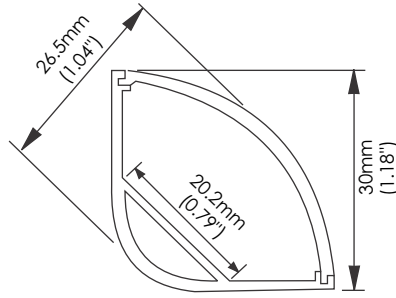

Available in 1m (3.28 feet), 2m (6.56 feet) length

Comes with **Opaque** Lens Cover

Note: Recessed Channel can fit max 12mm wide LED Strip

Mounting Clips (AC-AR1-CLIPS)

End Caps (AC-AR1-CAP)

7) Deep Channel - (AC-1920-XM)

Available in 1m (3.28 feet), 3m (9.84 feet) length

Comes with **Opaque** Lens Cover

Note: Deep Channel can fit max 13mm wide LED Strip

Mounting Clips (AC-1920-MC)

End Caps (AC-1920-EC)

8) Round LED Channel - (AC-R008)

Available in 1m (3.28 feet), 2m (6.56 feet) length

Comes with **Opaque** Lens Cover

Note: Round Channel can fit max 12mm wide LED Strip

Suspension Wire Mount Kit (AC-R008-W)

End Cap Pair (AC-R008-EC)

Mounting Clip (AC-R008-MB)

9) Corner Cove Channel - (AC-L016)

Available in 1m (3.28 feet), 2m (6.56 feet) length

Comes with **Opaque** Lens Cover

Note: Corner Cove Channel can fit max 20mm wide LED Strip

Suspension Wire Mount Kit
(AC-L016-W)