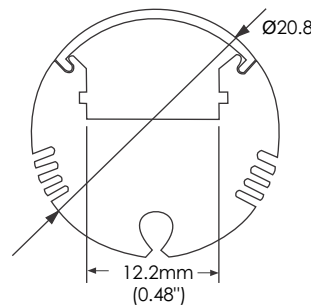

Available in 1 meter (3.28 feet) length

Lens Cover Option (**Opaque**)

Mounting Clips (AC-LA02-MC)

End Caps (AC-LA02-ECR)

Note: Corner Round Channel can fit max 12mm wide LED Strip

6) Recessed Channel - (AC-AR1-XM)

Available in 1m (3.28 feet), 2m (6.56 feet) length

Comes with **Opaque** Lens Cover

Note: Recessed Channel can fit max 12mm wide LED Strip

Mounting Clips (AC-AR1-CLIPS)

End Caps (AC-AR1-CAP)

7) Deep Channel - (AC-1920-XM)

Available in 1m (3.28 feet), 3m (9.84 feet) length

Comes with **Opaque** Lens Cover

Note: Deep Channel can fit max 13mm wide LED Strip

Mounting Clips (AC-1920-MC)

End Caps (AC-1920-EC)

8) Round LED Channel - (AC-R008)

Available in 1m (3.28 feet), 2m (6.56 feet) length

Comes with **Opaque** Lens Cover

Note: Round Channel can fit max 12mm wide LED Strip

Suspension Wire Mount Kit (AC-R008-W)

End Cap Pair (AC-R008-EC)

Mounting Clip (AC-R008-MB)