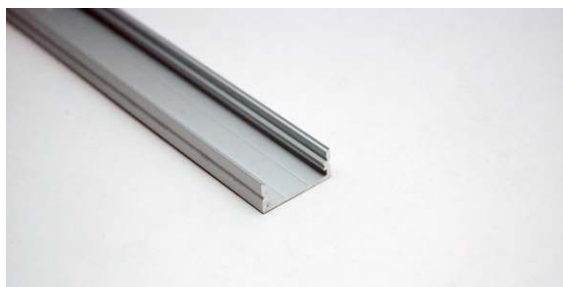

Aluminum Profile work as **heat sink** and **extends life** of LED Strips. It also **protects LED Strip** and **easy to clean**. Frosted and Opaque lens **eliminate the spotting effect**.

1) Standard Channel - (AC-1707)

Available in 1 meter (3.28 feet) length

Comes with **Opaque Lens Cover**, **End Cap** pair and **Mounting Clip** pair

Note: Standard Channel can fit max 12mm wide LED Strip

Mounting Clips (AC-31202-MC)

End Caps (AC-31202-EC)

2) Standard Wide Channel - (AC-AS3-1M)

Available in 1 meter (3.28 feet) length

Comes with **Opaque Lens Cover**, **End Cap** pair and **Mounting Clip** pair

Note: Wide Standard Channel can fit max 20mm wide LED Strip

Available in 1m (3.28 feet), 2m (6.56 feet) length

Comes with **Opaque** Lens Cover

Note: Recessed Channel can fit max 12mm wide LED Strip

Mounting Clips (AC-AR1-CLIPS)

End Caps (AC-AR1-CAP)

7) Deep Channel - (AC-1920-XM)