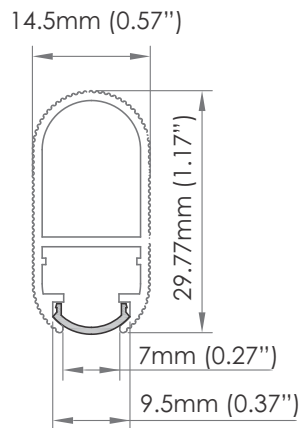

Available in 1 meter (3.28 feet) length

Comes with **Opaque Lens Cover**, **End Cap** pair and **Mounting Clip** pair

Note: Standard Channel can fit max 12mm wide LED Strip

Mounting Clips (AC-31202-MC)

End Caps (AC-31202-EC)

2) Standard Wide Channel - (AC-AS3-1M)

Available in 1 meter (3.28 feet) length

Comes with **Opaque Lens Cover**, **End Cap** pair and **Mounting Clip** pair

Note: Wide Standard Channel can fit max 20mm wide LED Strip

Mounting Clips (AC-AS3-CLIPS)

End Caps (AC-AS3-CAP)

3) Bendable Channel - (AC-ALP1806-M)

Available in 1 meter (3.28 feet) length

Comes with **Opaque** Lens Cover, **End Cap** pair and **Mounting Clip** pair

Includes: Opaque lens, End Cap Pair, 2pcs mounting screws, 2pcs mounting clips

Note: Bendable Channel can fit max 13mm wide LED Strip

4) Closet Rod Channel - (AC-WR003-2M)

Available in 2 meter (6.56 feet) length