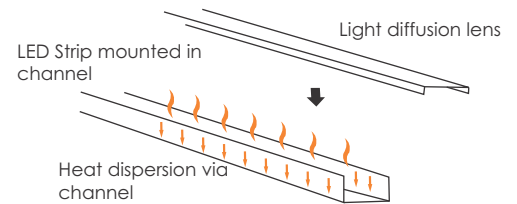

Aluminum Profile work as **heat sink** and **extends life** of LED Strips. It also **protects LED Strip** and **easy to clean**. Frosted and Opaque lens **eliminate the spotting effect**.

1) Standard Channel - (AC-1707)

Available in 1 meter (3.28 feet) length

Comes with **Opaque Lens Cover**, **End Cap** pair and **Mounting Clip** pair

Note: Standard Channel can fit max 12mm wide LED Strip

Mounting Clips (AC-31202-MC)

End Caps (AC-31202-EC)

2) Standard Wide Channel - (AC-AS3-1M)

Available in 1 meter (3.28 feet) length

Comes with **Opaque Lens Cover**, **End Cap** pair and **Mounting Clip** pair

Note: Wide Standard Channel can fit max 20mm wide LED Strip