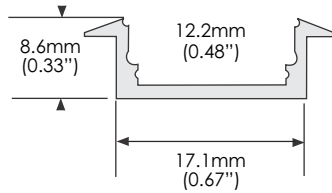

Available in 1 meter (3.28 feet) length

Lens Cover Option (**Opaque**)

Mounting Clips (AC-LA02-MC)

End Caps (AC-LA02-ECR)

Note: Corner Round Channel can fit max 12mm wide LED Strip

6) Recessed Channel - (AC-AR1-XM)

Available in 1m (3.28 feet), 2m (6.56 feet) length

Comes with **Opaque** Lens Cover

Note: Recessed Channel can fit max 12mm wide LED Strip

Mounting Clips (AC-AR1-CLIPS)

End Caps (AC-AR1-CAP)

7) Deep Channel - (AC-1920-XM)