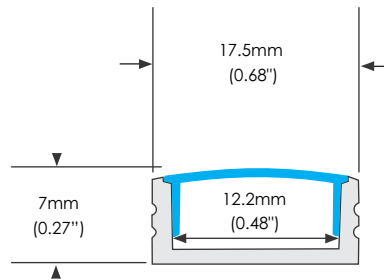

Available in 1 meter (3.28 feet) length

Comes with **Opaque Lens Cover**, **End Cap** pair and **Mounting Clip** pair

Note: Standard Channel can fit max 12mm wide LED Strip

Mounting Clips (AC-31202-MC)

End Caps (AC-31202-EC)

2) Standard Wide Channel - (AC-AS3-1M)

Available in 1 meter (3.28 feet) length

Comes with **Opaque Lens Cover**, **End Cap** pair and **Mounting Clip** pair

Note: Wide Standard Channel can fit max 20mm wide LED Strip

Available in 1 meter (3.28 feet) length

Lens Cover Option (**Opaque**)

Mounting Clips (AC-LA02-MC)

End Caps (AC-LA02-ECR)

Note: Corner Round Channel can fit max 12mm wide LED Strip

6) Recessed Channel - (AC-AR1-XM)