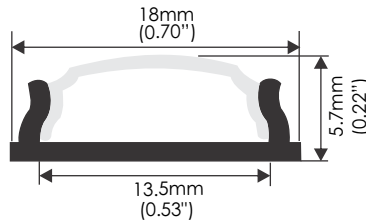

Available in 1 meter (3.28 feet) length

Comes with **Opaque Lens Cover**, **End Cap** pair and **Mounting Clip** pair

Note: Standard Channel can fit max 12mm wide LED Strip

Mounting Clips (AC-31202-MC)

End Caps (AC-31202-EC)

2) Standard Wide Channel - (AC-AS3-1M)

Available in 1 meter (3.28 feet) length

Comes with **Opaque Lens Cover**, **End Cap** pair and **Mounting Clip** pair

Note: Wide Standard Channel can fit max 20mm wide LED Strip

Mounting Clips (AC-AS3-CLIPS)

End Caps (AC-AS3-CAP)

3) Bendable Channel - (AC-ALP1806-M)

Available in 1 meter (3.28 feet) length

Comes with **Opaque** Lens Cover, **End Cap** pair and **Mounting Clip** pair

Includes: Opaque lens, End Cap Pair, 2pcs mounting screws, 2pcs mounting clips

Note: Bendable Channel can fit max 13mm wide LED Strip

4) Closet Rod Channel - (AC-WR003-2M)

Available in 2 meter (6.56 feet) length