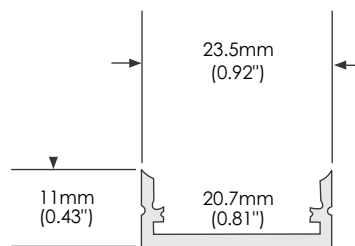

Available in 1 meter (3.28 feet) length

Comes with **Opaque Lens Cover**, **End Cap** pair and **Mounting Clip** pair

Note: Standard Channel can fit max 12mm wide LED Strip

Mounting Clips (AC-31202-MC)

End Caps (AC-31202-EC)

2) Standard Wide Channel - (AC-AS3-1M)

Available in 1 meter (3.28 feet) length

Comes with **Opaque Lens Cover**, **End Cap** pair and **Mounting Clip** pair

Note: Wide Standard Channel can fit max 20mm wide LED Strip