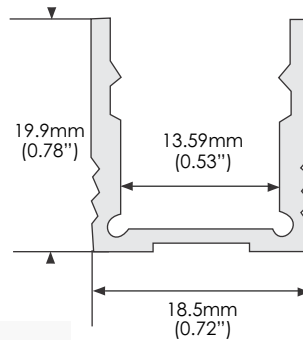

Available in 1 meter (3.28 feet) length

Lens Cover Option (**Opaque**)

Mounting Clips (AC-LA02-MC)

End Caps (AC-LA02-ECR)

Note: Corner Round Channel can fit max 12mm wide LED Strip

6) Recessed Channel - (AC-AR1-XM)

Available in 1m (3.28 feet), 2m (6.56 feet) length

Comes with **Opaque** Lens Cover

Note: Recessed Channel can fit max 12mm wide LED Strip

Mounting Clips (AC-AR1-CLIPS)

End Caps (AC-AR1-CAP)

7) Deep Channel - (AC-1920-XM)

Available in 1m (3.28 feet), 3m (9.84 feet) length

Comes with **Opaque** Lens Cover

Note: Deep Channel can fit max 13mm wide LED Strip

Mounting Clips (AC-1920-MC)

End Caps (AC-1920-EC)

8) Round LED Channel - (AC-R008)