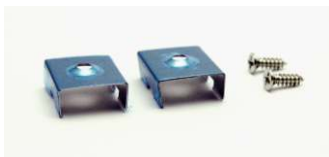

Aluminum Profile work as **heat sink** and **extends life** of LED Strips. It also **protects LED Strip** and **easy to clean**. Frosted and Opaque lens **eliminate the spotting effect**.

1) Standard Channel - (AC-1707)

Available in 1 meter (3.28 feet) length

Comes with **Opaque Lens Cover**, **End Cap** pair and **Mounting Clip** pair

Note: Standard Channel can fit max 12mm wide LED Strip

Mounting Clips (AC-31202-MC)

End Caps (AC-31202-EC)

2) Standard Wide Channel - (AC-AS3-1M)

Available in 1 meter (3.28 feet) length

Comes with **Opaque Lens Cover**, **End Cap** pair and **Mounting Clip** pair

Note: Wide Standard Channel can fit max 20mm wide LED Strip

Available in 1m (3.28 feet), 2m (6.56 feet) length

Comes with **Opaque** Lens Cover

Note: Recessed Channel can fit max 12mm wide LED Strip

Mounting Clips (AC-AR1-CLIPS)

End Caps (AC-AR1-CAP)

7) Deep Channel - (AC-1920-XM)