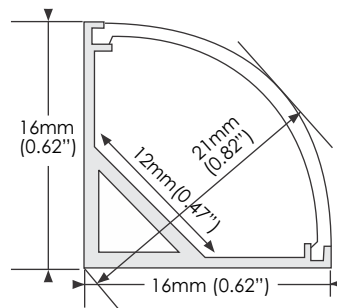

Includes: Opaque lens, End Cap Pair, 2pcs mounting screws, 2pcs mounting clips

Note: Bendable Channel can fit max 13mm wide LED Strip

4) Closet Rod Channel - (AC-WR003-2M)

Available in 2 meter (6.56 feet) length

Comes with **Opaque** Lens Cover, **End Cap** pair and **Mounting Clip** pair

Note: Closet Channel can fit max 10mm wide LED Strip

Mounting Clips (AC-WR003-HB)

End Caps (AC-WR003-EC)

5) Corner Round Channel - (AC-LA01)

Available in 1 meter (3.28 feet) length

Lens Cover Option (**Opaque**)

Mounting Clips (AC-LA02-MC)

End Caps (AC-LA02-ECR)

Note: Corner Round Channel can fit max 12mm wide LED Strip

6) Recessed Channel - (AC-AR1-XM)