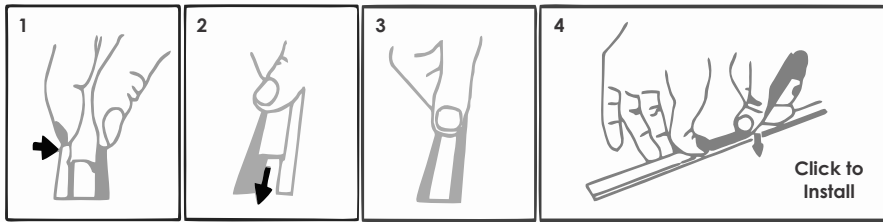

Aluminum Profile work as **heat sink** and **extends life** of LED Strips. It also **protects LED Strip** and **easy to clean**. Frosted and Opaque lens **eliminate the spotting effect**.

1) Standard Channel - (AC-1707)

Available in 1 meter (3.28 feet) length

Comes with **Opaque Lens Cover**, **End Cap** pair and **Mounting Clip** pair

Note: Standard Channel can fit max 12mm wide LED Strip

Mounting Clips (AC-31202-MC)

End Caps (AC-31202-EC)

2) Standard Wide Channel - (AC-AS3-1M)

Available in 1 meter (3.28 feet) length

Comes with **Opaque Lens Cover**, **End Cap** pair and **Mounting Clip** pair

Note: Wide Standard Channel can fit max 20mm wide LED Strip