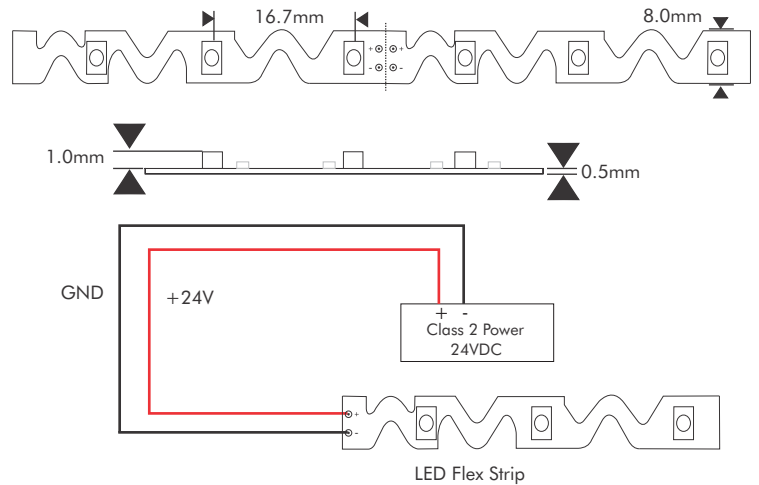

## BENEFITS

- Angle bendable for custom shape lighting applications
- View Angle 120°
- Double sided 3M Tape backing
- Ultra bright surface - mount LEDs
- Low power consumption and little heat
- No RF interference
- Small Strip width allows to fit within tiny lighting areas
- Long life of LEDs
- Solid-state lighting
- Can be cut to size at marked intervals (Qualified personnel)
- Available in Neutral White & Warm White

## SPECIFICATIONS

Roll Size	5 Meters (16.4 Feet)
Max Voltage	24 VDC (regulated/Class 2)
Watt Foot	1.8 (1.25 Amps/Roll)
Light Source	60 pcs/Meter (39.37") 2835 SMD LED
Dimensions	5000(L) x 8.0(W) x 1(H)mm (16.4' x 0.31" x 0.03")
Max Length	5 Meters (16.4 Feet)
View Angle	120°
Brightness	170~180 LM/ft (30.5cm)
Color Temp.	WW: 3100K, W: 4100K
Lamp Life	>25,000 hours (average life)
IP Rating	IP20 Type A
Mount	Smooth Clean Surface/burrows free
Operating Temperature	-25°C ~ +40°C (-13°F ~ +104°F)

## DIAGRAM