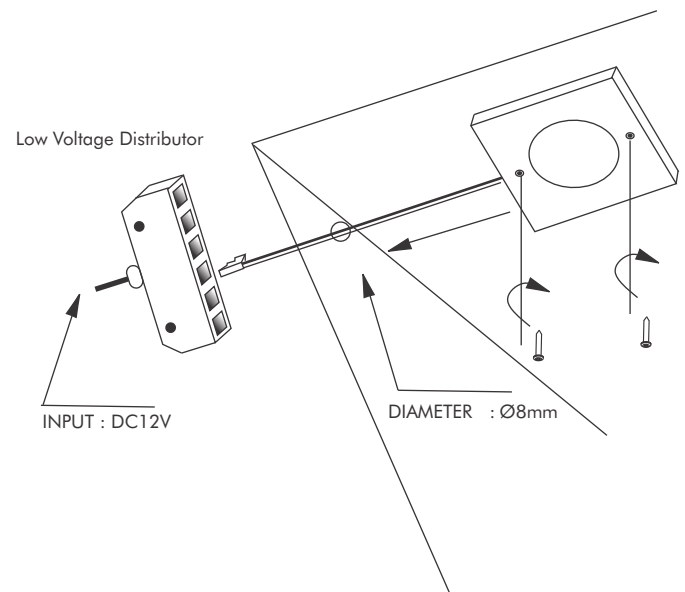

DIAGRAM

For more Information please visit our website <http://www.ledworldlighting.com> or <http://www.ledworld.ca>