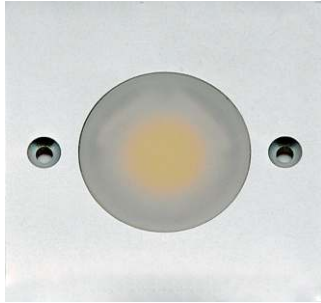

ULTRA THIN LED PUCK LIGHT SURFACE MOUNTED

Model: 20879-X (X = Color | NW : Neutral White, WW : Warm White)

LED WORLD
ledworldlighting.com | ledworld.ca
 1-800-387-4081

No Light Spotting

12V
DC Power

3.5
WATTS

80>
CRI

DIMMABLE

FEATURES & BENEFITS

- Thin and Sleek
- Anodized Aluminum finished
- COB LED for Even Light diffusion with no spotting
- Surfaces mount or recessed mount
- UL Listed LED Cabinet lighting
- High Lumen Brightness LEDs
- Available in Warm White (2900~3100K) and Neutral White (4100k-4500k)
- CRI 80 or better
- 5 Year Limited Warranty
- Up to 90 Lumen per watt efficient LEDs
- Little or no Heat compared to Halogen Puck lights