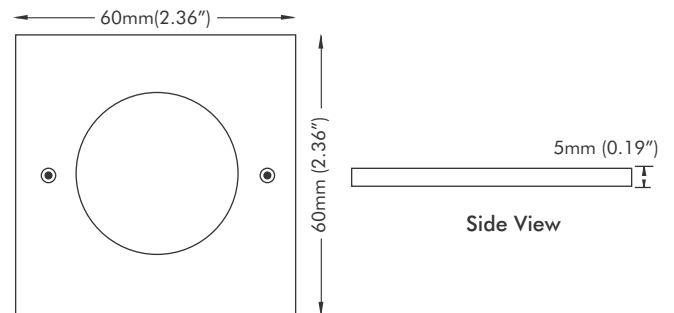

DIAGRAM

For more Information please visit our website <http://www.ledworldlighting.com> or <http://www.ledworld.ca>