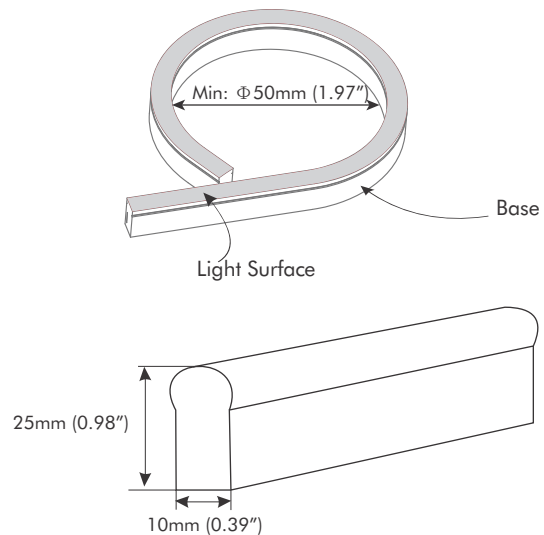

BEND RADIUS

ACCESSORIES

Aluminum channel (N24-ACL)	Power supply connector right end (N24-PCR)	Power supply connector (N24-PCI)	Interconnection connector (N24-ICSF)	Interconnection L connector (N24-LCS)	Mounting Clips (N24-ACS)	Silicone end cap (N24-ECS)

POWER SUPPLIES

XLD200B-224V-FC 24VDC Class 2 Power Supply)	CVN96L24DC 24VDC Class 2 Power Supply)