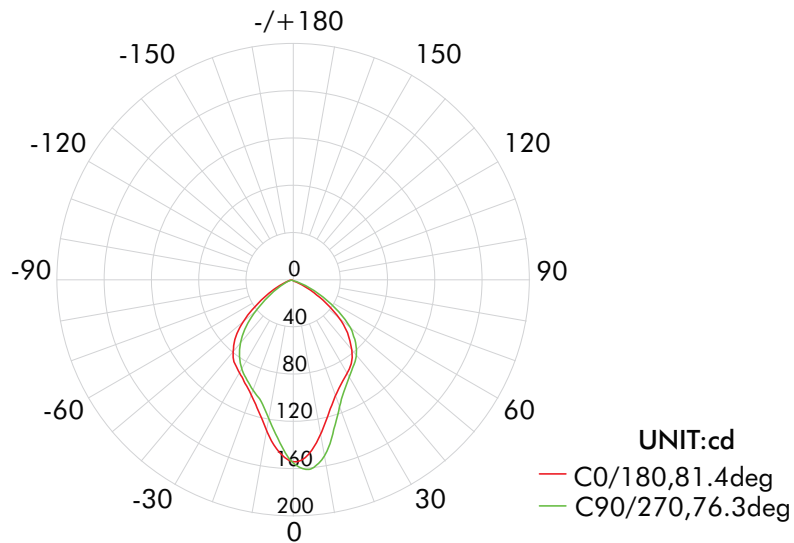

### DIAGRAM

### SPECIFICATIONS

Voltage	12 VDC
Watts	3 Watts
Lumens	80 Lumens/W
Color Temperature	3000K
Light Source	3W SMD LED
Size	$\text{Ø } 85 \times \text{H } 22 \text{ mm } (3.34'' \times 0.86'')$
CRI	>80
Beam Angle	80°
Trim Color	White/Satin Nickel/Black/Grey
IP Grade	IP44
Environment Temp	Max 45°C (113°F) Indoor Use
Lifespan	50,000 hrs
Certifications	ETL, RoHS
Limited warranty	3 years

## PHOTOMETRICS

**AVERAGE BEAM ANGLE (50%):78.9 DEG**