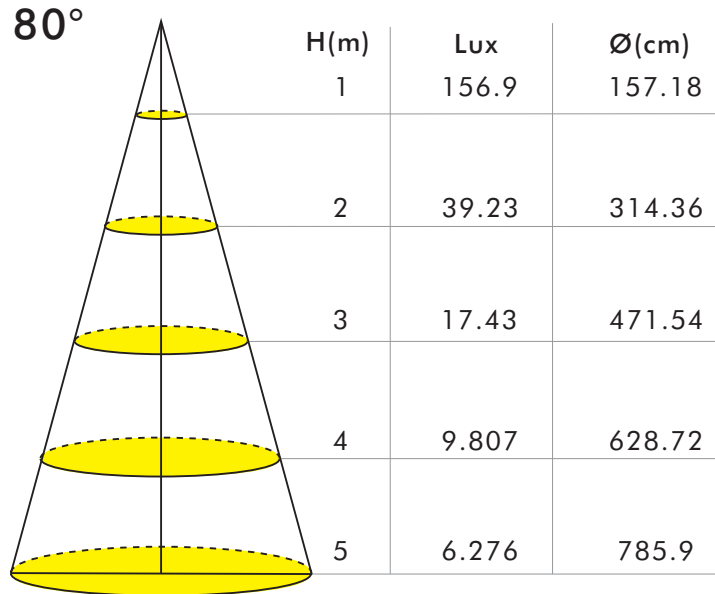

### DIAGRAM

### SPECIFICATIONS

Voltage	12 VDC
Watts	3 Watts
Lumens	80 Lumens/W
Color Temperature	3000K
Light Source	3W SMD LED
Size	$\text{Ø } 85 \times \text{H } 22 \text{ mm } (3.34'' \times 0.86'')$
CRI	>80
Beam Angle	80°
Trim Color	White/Satin Nickel/Black/Grey
IP Grade	IP44
Environment Temp	Max 45°C (113°F) Indoor Use
Lifespan	50,000 hrs
Certifications	ETL, RoHS
Limited warranty	3 years

## PHOTOMETRICS

**AVERAGE BEAM ANGLE (50%):78.9 DEG**