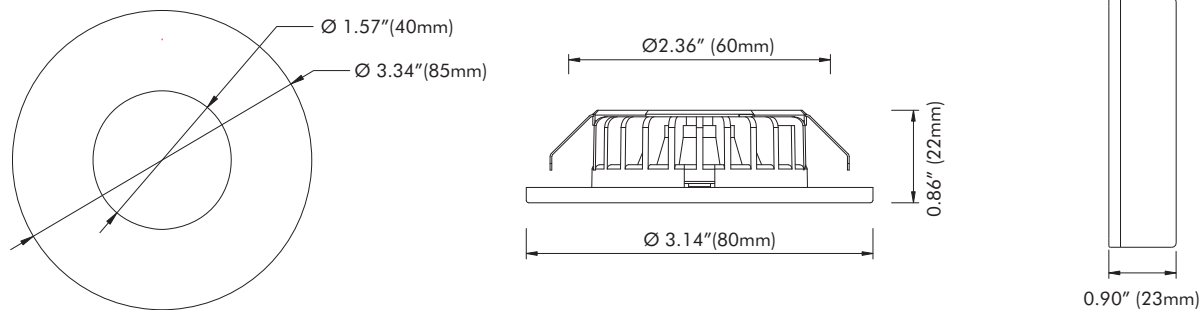

LED PUCK LIGHT RECESSED/SURFACE MOUNT

Model: QS-RD-COB3W-3000K-12V

No Light Spotting

FEATURES & BENEFITS

- Surface / Recessed Mounted
- Changeable trim ring with magnet
- White or satin nickle finish
- Uniform luminance even lighting
- No glare
- Dimmable
- 80° beam angle
- CRI 80 or better
- 3 Year Limited Warranty
- 50,000+ hr lifetime

APPLICATIONS

- Cabinet Lighting
- Closet lighting
- Display case
- Jewelry store

DIAGRAM

CHANGEABLE TRIM RING

SPECIFICATIONS

Voltage	12 VDC
Watts	3 Watts
Lumens	80 Lumens/W
Color Temperature	3000K
Light Source	3W SMD LED
Size	$\text{Ø } 85 \times \text{H } 22 \text{ mm } (3.34'' \times 0.86'')$
CRI	>80
Beam Angle	80°
Trim Color	White/Satin Nickel/Black/Grey
IP Grade	IP44
Environment Temp	Max 45°C (113°F) Indoor Use
Lifespan	50,000 hrs
Certifications	ETL, RoHS
Limited warranty	3 years