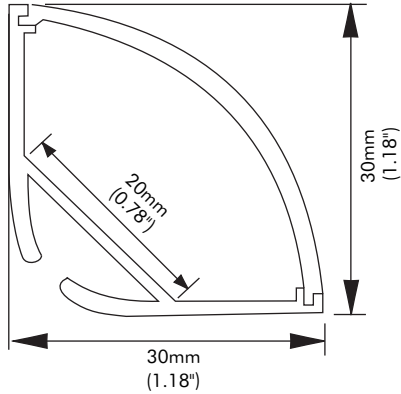

Corner Cove Aluminium Profile

Part No: **AC-3030G**

Aluminium Profile Dimension

TECHNICAL SPECIFICATIONS

Ingress Protection Rating	IP20 (Standard)
Available Lengths	1m (3.28ft) / 2m (6.56ft)
Material	AL6063-T5
PC Cover	Opaque Cover

INCLUDED ACCESSORIES

End Cap

Mounting Clip

Lens

OPTIONAL ACCESSORIES

90 Degree Coupler

180 Degree Coupler

Hanging Kit

ANGLE MOUNTING