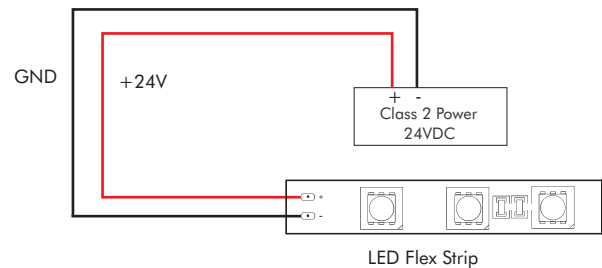

LED FLEX STRIP - EvenBright™

Model: FA490M21-5M-24V-X (X = COLOR W:Pure White / WW(2700K) / WW:Warm White / NW:Neutral White)

LED WORLD
ledworldlighting.com | ledworld.ca
1-800-387-4081

MODEL

FA490M21-5M-24V-X

- COLOR (WW(2700K), WW, W, NW)
- VOLTAGE (24V)
- LENGTH (5 Meters)
- LED TYPE (2110 SMD)
- LED/METER (490LED/Meter)
- COVER TYPE (Type A, no coating)
- A=IP22 B=IP62 C=IP64
- FLEX STRIP

BENEFITS

- Even lighting, High density LEDs
- Dimmable
- View Angle 120°
- Double sided 3M Tape backing
- Ultra bright surface - mount LEDs
- CRI 90 or better
- Long life of LEDs, LM-80 tested LEDs
- Flexible LED strip lights
- Can be cut to size at marked intervals (about an inch)
- Available in Deep Warm White (2700K), Warm White (3000K), Pure White (5600K) and Neutral White (4200K)

APPLICATIONS

- Store Fixture shelving
- Architectural accenting
- Backlighting of glass and acrylic
- Corporate showrooms, jewelry showrooms and exhibition displays
- Optional aluminum mounting channel with clear and diffused lens

SPECIFICATIONS

Roll Size	5 Meters (16.4 Feet)
Max Voltage	24 VDC (regulated/Class 2)
Watt Foot	5.0 (3.5 Amps/Roll)
Light Source	490 pcs/Meter (39.37") 2110 SMD LED
Dimensions	5000(L) x 10(W) x 1.0(H)mm (16.4' x 3/8" x 3/100")
Max Length	5 Meters (16.4 Feet)
View Angle	120°
Brightness	490~510 LM/ft (30.5cm)
Bend Radius	4 inches (100mm) Max, one flat plane
Lamp Life	>30,000 hours (average life)
IP Rating	IP22 Type A
Mount	Smooth Surface/burrows free
Operating Temperature	-25°C ~ +40°C (-13°F ~ 104°F)

DIAGRAM

OPTIONAL ACCESSORIES

MD-024-060VTDHV2 (60W) Dimmable Class 2	MD-024-096VTDHV2 (96W) Dimmable Class 2	MD-024-192VTD52JV2 (192W) Dimmable Class 2	Wago Block Connectors (#221-413)