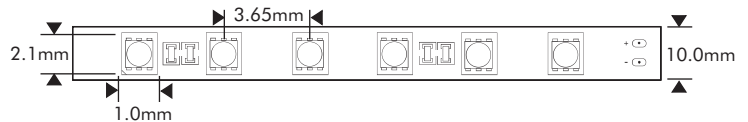

LED FLEX STRIP - EvenBright™

Model: FA490M21-5M-24V-X (X = COLOR W:Pure White / WW(2700K) / WW:Warm White / NW:Neutral White)

LED WORLD
ledworldlighting.com | ledworld.ca
1-800-387-4081

MODEL

FA490M21-5M-24V-X

- COLOR (WW(2700K), WW, W, NW)
- VOLTAGE (24V)
- LENGTH (5 Meters)
- LED TYPE (2110 SMD)
- LED/METER (490LED/Meter)
- COVER TYPE (Type A, no coating)
- A=IP22 B=IP62 C=IP64
- FLEX STRIP

BENEFITS

- Even lighting, High density LEDs
- Dimmable
- View Angle 120°
- Double sided 3M Tape backing
- Ultra bright surface - mount LEDs
- CRI 90 or better
- Long life of LEDs, LM-80 tested LEDs
- Flexible LED strip lights
- Can be cut to size at marked intervals (about an inch)
- Available in Deep Warm White (2700K), Warm White (3000K), Pure White (5600K) and Neutral White (4200K)

APPLICATIONS

- Store Fixture shelving
- Architectural accenting
- Backlighting of glass and acrylic
- Corporate showrooms, jewelry showrooms and exhibition displays
- Optional aluminum mounting channel with clear and diffused lens

SPECIFICATIONS

Roll Size	5 Meters (16.4 Feet)
Max Voltage	24 VDC (regulated/Class 2)
Watt Foot	5.0 (3.5 Amps/Roll)
Light Source	490 pcs/Meter (39.37") 2110 SMD LED
Dimensions	5000(L) x 10(W) x 1.0(H)mm (16.4' x 3/8" x 3/100")
Max Length	5 Meters (16.4 Feet)
View Angle	120°
Brightness	490~510 LM/ft (30.5cm)
Bend Radius	4 inches (100mm) Max, one flat plane
Lamp Life	>30,000 hours (average life)
IP Rating	IP22 Type A
Mount	Smooth Surface/burrows free
Operating Temperature	-25°C ~ +40°C (-13°F ~ 104°F)

DIAGRAM

OPTIONAL ACCESSORIES

MD-024-060VTDHV2 (60W) Dimmable Class 2	MD-024-096VTDHV2 (96W) Dimmable Class 2	MD-024-192VTD52JV2 (192W) Dimmable Class 2	Wago Block Connectors (#221-413)