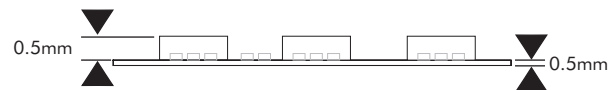

LED FLEX STRIP - EvenBright™

Model: FA490M21-5M-24V-X (X = COLOR W:Pure White / WW(2700K) / WW:Warm White / NW:Neutral White)

LED WORLD
ledworldlighting.com | ledworld.ca
1-800-387-4081

MODEL

FA490M21-5M-24V-X

- COLOR (WW(2700K), WW, W, NW)
- VOLTAGE (24V)
- LENGTH (5 Meters)
- LED TYPE (2110 SMD)
- LED/METER (490LED/Meter)
- COVER TYPE (Type A, no coating)
- A=IP22 B=IP62 C=IP64
- FLEX STRIP

BENEFITS

- Even lighting, High density LEDs
- Dimmable
- View Angle 120°
- Double sided 3M Tape backing
- Ultra bright surface - mount LEDs
- CRI 90 or better
- Long life of LEDs, LM-80 tested LEDs
- Flexible LED strip lights
- Can be cut to size at marked intervals (about an inch)
- Available in Deep Warm White (2700K), Warm White (3000K), Pure White (5600K) and Neutral White (4200K)

APPLICATIONS

- Store Fixture shelving
- Architectural accenting
- Backlighting of glass and acrylic
- Corporate showrooms, jewelry showrooms and exhibition displays
- Optional aluminum mounting channel with clear and diffused lens

SPECIFICATIONS

Roll Size	5 Meters (16.4 Feet)
Max Voltage	24 VDC (regulated/Class 2)
Watt Foot	5.0 (3.5 Amps/Roll)
Light Source	490 pcs/Meter (39.37") 2110 SMD LED
Dimensions	5000(L) x 10(W) x 1.0(H)mm (16.4' x 3/8" x 3/100")
Max Length	5 Meters (16.4 Feet)
View Angle	120°
Brightness	490~510 LM/ft (30.5cm)
Bend Radius	4 inches (100mm) Max, one flat plane
Lamp Life	>30,000 hours (average life)
IP Rating	IP22 Type A
Mount	Smooth Surface/burrows free
Operating Temperature	-25°C ~ +40°C (-13°F ~ 104°F)

DIAGRAM

OPTIONAL ACCESSORIES

MD-024-060VTDHV2 (60W) Dimmable Class 2	MD-024-096VTDHV2 (96W) Dimmable Class 2	MD-024-192VTD52JV2 (192W) Dimmable Class 2	Wago Block Connectors (#221-413)