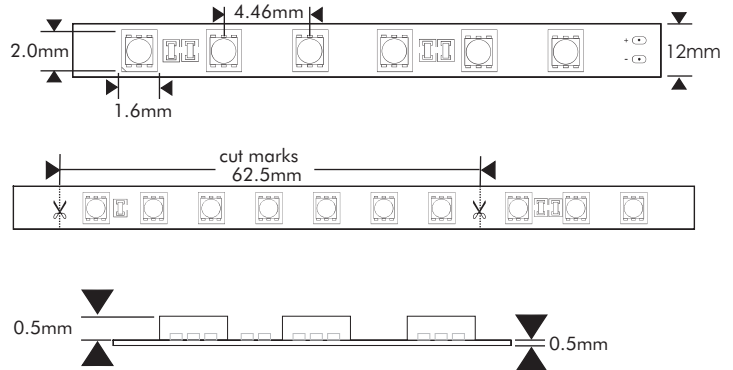

- COLOR (Warm White)
- VOLTAGE (24V)
- LENGTH (5 Meters)
- LED TYPE (2016 SMD)
- LED/METER (224LED/Meter)
- COVER TYPE (Type A, no coating)
- A=IP22 B=IP62 C=IP64
- FLEX STRIP

24V
DC Power

5.5
WATTS
FOOT

TRIMMABLE

**STATIC ELECTRICITY
CAN DAMAGE
PRODUCT**

BENEFITS

- Dim to Tungsten using PWM dimming
- 3000K at full brightness then dim down to optional 2500K/1800K
- View Angle 120°
- Double sided 3M Tape backing, 2Oz UL recognized PCBs
- Ultra bright surface - mount LEDs
- CRI 90 or better
- Epistar super bright LEDs, perfect color consistency
- No RF interference
- Flexible LED strip lights
- Even lighting, Continuous length
- Can be cut to size at marked intervals (14 LEDs apart)

APPLICATIONS

- Store Fixture shelving
- Architectural accenting
- Backlighting of glass and acrylic
- Corporate showrooms, Restaurants and exhibition displays

DIAGRAM

SPECIFICATIONS

Roll Size	5 Meters (16.4 Feet)
Max Voltage	24 VDC (regulated/Class 2)
Watt Foot	5.5 (3.75 Amps/Roll)
Light Source	224 pcs/Meter (39.37") 2016 SMD LED
Dimensions	5000(L) x 12(W) x 1.0(H)mm (16.4' x 0.47" x 3/100")
Max Length	5 Meters (16.4 Feet)
View Angle	120°
Brightness	530~550 LM/ft (30.5cm)
Bend Radius	4 inches (100mm) Max, one flat plane
Lamp Life	>30,000 hours (average life)
IP Rating	IP22 Type A
Mount	Smooth Surface/burrows free
Operating Temperature	-25°C ~ +40°C (-13°F ~ 104°F)