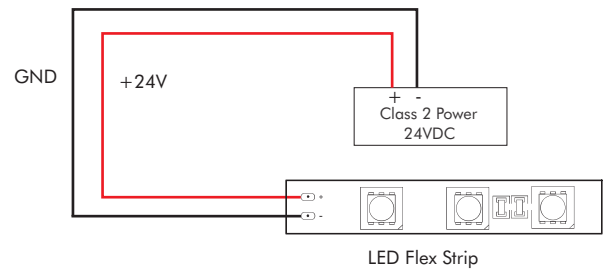

- COLOR (Warm White)
- VOLTAGE (24V)
- LENGTH (5 Meters)
- LED TYPE (2016 SMD)
- LED/METER (224LED/Meter)
- COVER TYPE (Type A, no coating)
- A=IP22 B=IP62 C=IP64
- FLEX STRIP

24V
DC Power

5.5
WATTS
FOOT

TRIMMABLE

**STATIC ELECTRICITY
CAN DAMAGE
PRODUCT**

BENEFITS

- Dim to Tungsten using PWM dimming
- 3000K at full brightness then dim down to optional 2500K/1800K
- View Angle 120°
- Double sided 3M Tape backing, 2Oz UL recognized PCBs
- Ultra bright surface - mount LEDs
- CRI 90 or better
- Epistar super bright LEDs, perfect color consistency
- No RF interference
- Flexible LED strip lights
- Even lighting, Continuous length
- Can be cut to size at marked intervals (14 LEDs apart)

APPLICATIONS

- Store Fixture shelving
- Architectural accenting
- Backlighting of glass and acrylic
- Corporate showrooms, Restaurants and exhibition displays

DIAGRAM

SPECIFICATIONS

Roll Size	5 Meters (16.4 Feet)
Max Voltage	24 VDC (regulated/Class 2)
Watt Foot	5.5 (3.75 Amps/Roll)
Light Source	224 pcs/Meter (39.37") 2016 SMD LED
Dimensions	5000(L) x 12(W) x 1.0(H)mm (16.4' x 0.47" x 3/100")
Max Length	5 Meters (16.4 Feet)
View Angle	120°
Brightness	530~550 LM/ft (30.5cm)
Bend Radius	4 inches (100mm) Max, one flat plane
Lamp Life	>30,000 hours (average life)
IP Rating	IP22 Type A
Mount	Smooth Surface/burrows free
Operating Temperature	-25°C ~ +40°C (-13°F ~ 104°F)