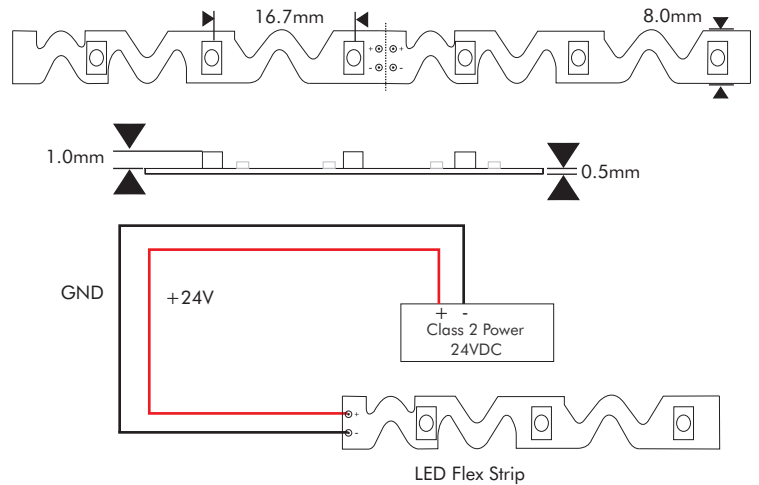

DIAGRAM

OPTIONAL POWER SUPPLIES/ACCESSORIES

MD-024-060VTDHV2 (60W) Dimmable Class 2	MD-024-096VTDHV2 (96W) Dimmable Class 2	MD-024-192VTD52JV2 (192W) Dimmable Class 2	Wago Block Connectors (#221-413)