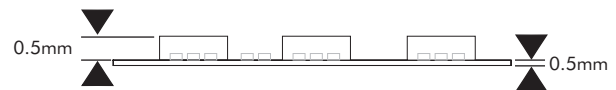

LED FLEX STRIP - EvenBright™

Model: FA240M20-3M-12V-X (X = COLOR W:Pure White / WW:Warm White / NW:Neutral White)

MODEL

FA240M20-3M-12V-X

- COLOR (W, WW, NW)
- VOLTAGE (12V)
- LENGTH (3 Meters)
- LED TYPE (2016 SMD)
- LED/METER (240LED/Meter)
- COVER TYPE (Type A, no coating)
- A=IP22 B=IP62 C=IP64
- FLEX STRIP

12V

DC Power

4.3

WATTS FOOT

90>

CRI

LISTED

use only with Class 2 Type power units

flexible

VIEW ANGLE

120°

30,000+ HOURS

5 YEARS

Limited Manufacturer Warranty

DIMMABLE

TRIMMABLE

STATIC ELECTRICITY CAN DAMAGE PRODUCT

BENEFITS

- Even lighting, High density LEDs
- Dimmable
- View Angle 120°
- Double sided 3M Tape backing
- Ultra bright surface - mount LEDs
- CRI 90 or better
- Long life of LEDs, LM-80 tested LEDs, 6000H testing at 55°C
- Flexible LED strip lights
- Can be cut to size at marked intervals (about an inch)
- Available in Warm White (3000K), Pure White (5200K) and Neutral White (4200K)

APPLICATIONS

- Store Fixture shelving
- Architectural accenting
- Backlighting of glass and acrylic
- Corporate showrooms, jewelry showrooms and exhibition displays
- Optional aluminum mounting channel with clear and diffused lens

SPECIFICATIONS

Roll Size	3 Meters (9.8 Feet)
Max Voltage	12 VDC (regulated/Class 2)
Watt Foot	4.3 (3.75 Amps/Roll)
Light Source	240 pcs/Meter (39.37") 2016 SMD LED
Dimensions	3000(L) x 10(W) x 1.0(H)mm (9.8' x 3/8" x 3/100")
Max Length	3 Meters (9.8 Feet)
View Angle	120°
Brightness	420~450 LM/ft (30.5cm)
Bend Radius	4 inches (100mm) Max, one flat plane
Lamp Life	>30,000 hours (average life)
IP Rating	IP22 Type A
Mount	Smooth Surface/burrows free
Operating Temperature	-25°C ~ +40°C (-13°F ~ 104°F)

DIAGRAM

OPTIONAL ACCESSORIES