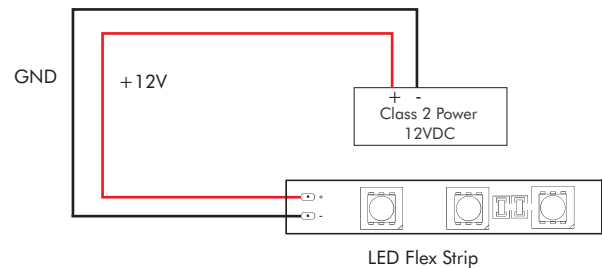

LED FLEX STRIP - EvenBright™

Model: FA240M20-3M-12V-X (X = COLOR W:Pure White / WW:Warm White / NW:Neutral White)

MODEL

FA240M20-3M-12V-X

- COLOR (W, WW, NW)
- VOLTAGE (12V)
- LENGTH (3 Meters)
- LED TYPE (2016 SMD)
- LED/METER (240LED/Meter)
- COVER TYPE (Type A, no coating)
- A=IP22 B=IP62 C=IP64
- FLEX STRIP

12V

DC Power

4.3

WATTS FOOT

90>

CRI

LISTED

use only with Class 2 Type power units

flexible

VIEW ANGLE

120°

30,000+ HOURS

5 YEARS

Limited Manufacturer Warranty

DIMMABLE

TRIMMABLE

STATIC ELECTRICITY CAN DAMAGE PRODUCT

BENEFITS

- Even lighting, High density LEDs
- Dimmable
- View Angle 120°
- Double sided 3M Tape backing
- Ultra bright surface - mount LEDs
- CRI 90 or better
- Long life of LEDs, LM-80 tested LEDs, 6000H testing at 55°C
- Flexible LED strip lights
- Can be cut to size at marked intervals (about an inch)
- Available in Warm White (3000K), Pure White (5200K) and Neutral White (4200K)

APPLICATIONS

- Store Fixture shelving
- Architectural accenting
- Backlighting of glass and acrylic
- Corporate showrooms, jewelry showrooms and exhibition displays
- Optional aluminum mounting channel with clear and diffused lens

SPECIFICATIONS

Roll Size	3 Meters (9.8 Feet)
Max Voltage	12 VDC (regulated/Class 2)
Watt Foot	4.3 (3.75 Amps/Roll)
Light Source	240 pcs/Meter (39.37") 2016 SMD LED
Dimensions	3000(L) x 10(W) x 1.0(H)mm (9.8' x 3/8" x 3/100")
Max Length	3 Meters (9.8 Feet)
View Angle	120°
Brightness	420~450 LM/ft (30.5cm)
Bend Radius	4 inches (100mm) Max, one flat plane
Lamp Life	>30,000 hours (average life)
IP Rating	IP22 Type A
Mount	Smooth Surface/burrows free
Operating Temperature	-25°C ~ +40°C (-13°F ~ 104°F)

DIAGRAM

OPTIONAL ACCESSORIES