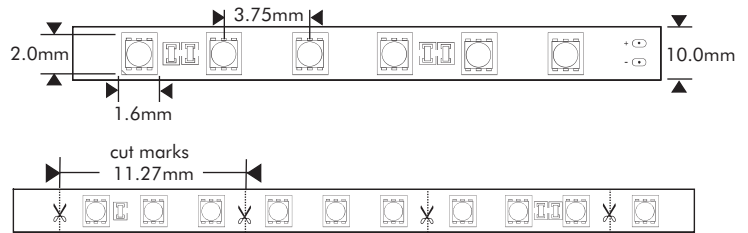

LED FLEX STRIP - EvenBright™

Model: FA240M20-3M-12V-X (X = COLOR W:Pure White / WW:Warm White / NW:Neutral White)

MODEL

FA240M20-3M-12V-X

- COLOR (W, WW, NW)
- VOLTAGE (12V)
- LENGTH (3 Meters)
- LED TYPE (2016 SMD)
- LED/METER (240LED/Meter)
- COVER TYPE (Type A, no coating)
- A=IP22 B=IP62 C=IP64
- FLEX STRIP

12V

DC Power

4.3

WATTS FOOT

90>

CRI

LISTED

use only with Class 2 Type power units

flexible

VIEW ANGLE

120°

30,000+ HOURS

5 YEARS

Limited Manufacturer Warranty

DIMMABLE

TRIMMABLE

STATIC ELECTRICITY CAN DAMAGE PRODUCT

BENEFITS

- Even lighting, High density LEDs
- Dimmable
- View Angle 120°
- Double sided 3M Tape backing
- Ultra bright surface - mount LEDs
- CRI 90 or better
- Long life of LEDs, LM-80 tested LEDs, 6000H testing at 55°C
- Flexible LED strip lights
- Can be cut to size at marked intervals (about an inch)
- Available in Warm White (3000K), Pure White (5200K) and Neutral White (4200K)

APPLICATIONS

- Store Fixture shelving
- Architectural accenting
- Backlighting of glass and acrylic
- Corporate showrooms, jewelry showrooms and exhibition displays
- Optional aluminum mounting channel with clear and diffused lens

SPECIFICATIONS

Roll Size	3 Meters (9.8 Feet)
Max Voltage	12 VDC (regulated/Class 2)
Watt Foot	4.3 (3.75 Amps/Roll)
Light Source	240 pcs/Meter (39.37") 2016 SMD LED
Dimensions	3000(L) x 10(W) x 1.0(H)mm (9.8' x 3/8" x 3/100")
Max Length	3 Meters (9.8 Feet)
View Angle	120°
Brightness	420~450 LM/ft (30.5cm)
Bend Radius	4 inches (100mm) Max, one flat plane
Lamp Life	>30,000 hours (average life)
IP Rating	IP22 Type A
Mount	Smooth Surface/burrows free
Operating Temperature	-25°C ~ +40°C (-13°F ~ 104°F)

DIAGRAM

OPTIONAL ACCESSORIES